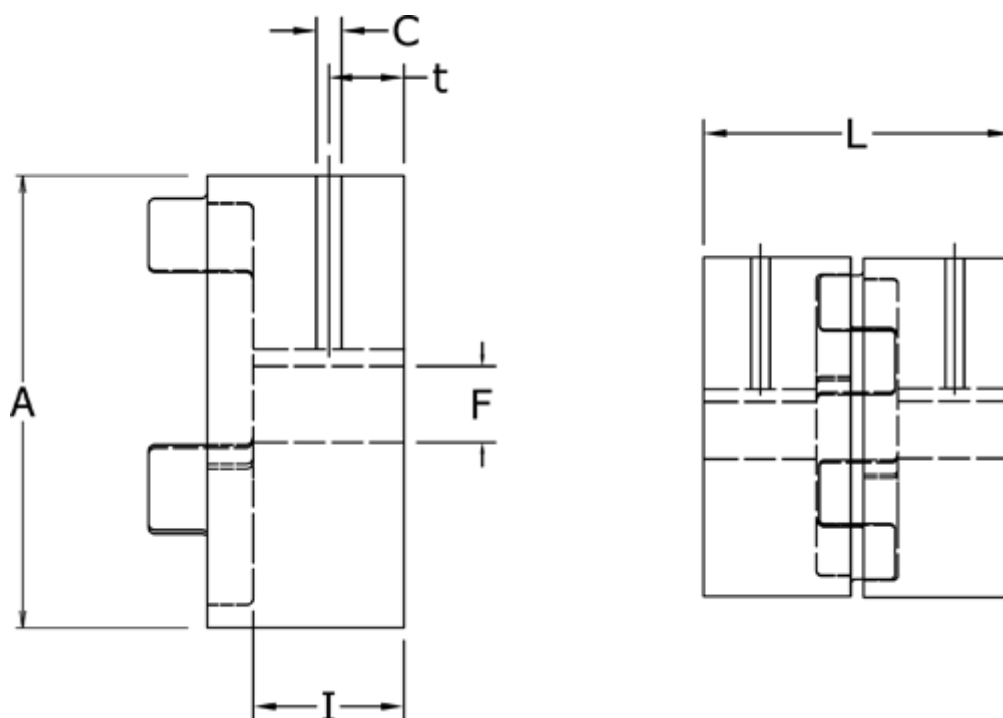

Article number: 3335028F028

Description: Coupling hub Klonex ES 38/45
ALU Aluminium, Bore 28H7 mm w/keyway & setscrew

Measures

A = 65
C = M6
F = 28
I = 35
L = 90
t = 15.0